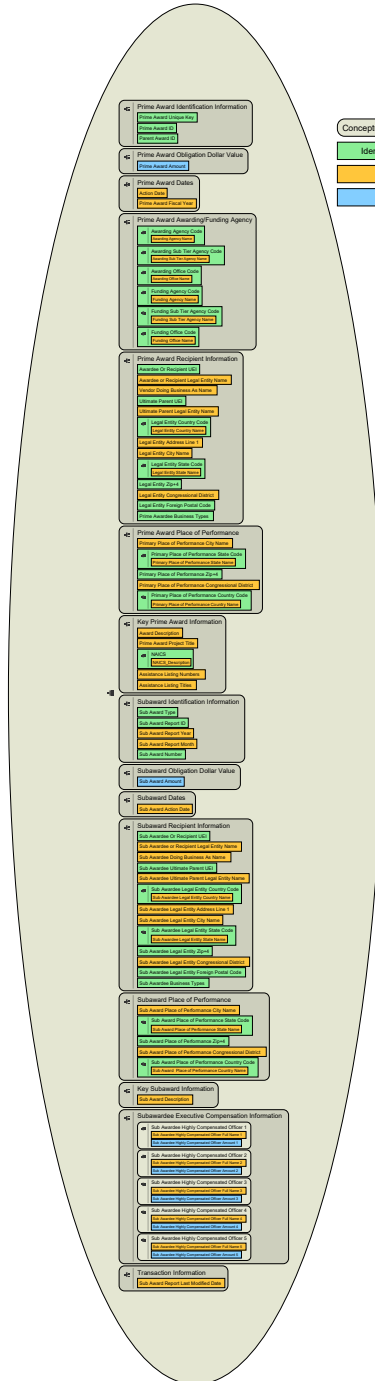

GSDM IDD v1.1.1: File F - Sub-Award Attributes

Legend

- Conceptual Model Container
- Identifying Element
- Attribute
- Amount