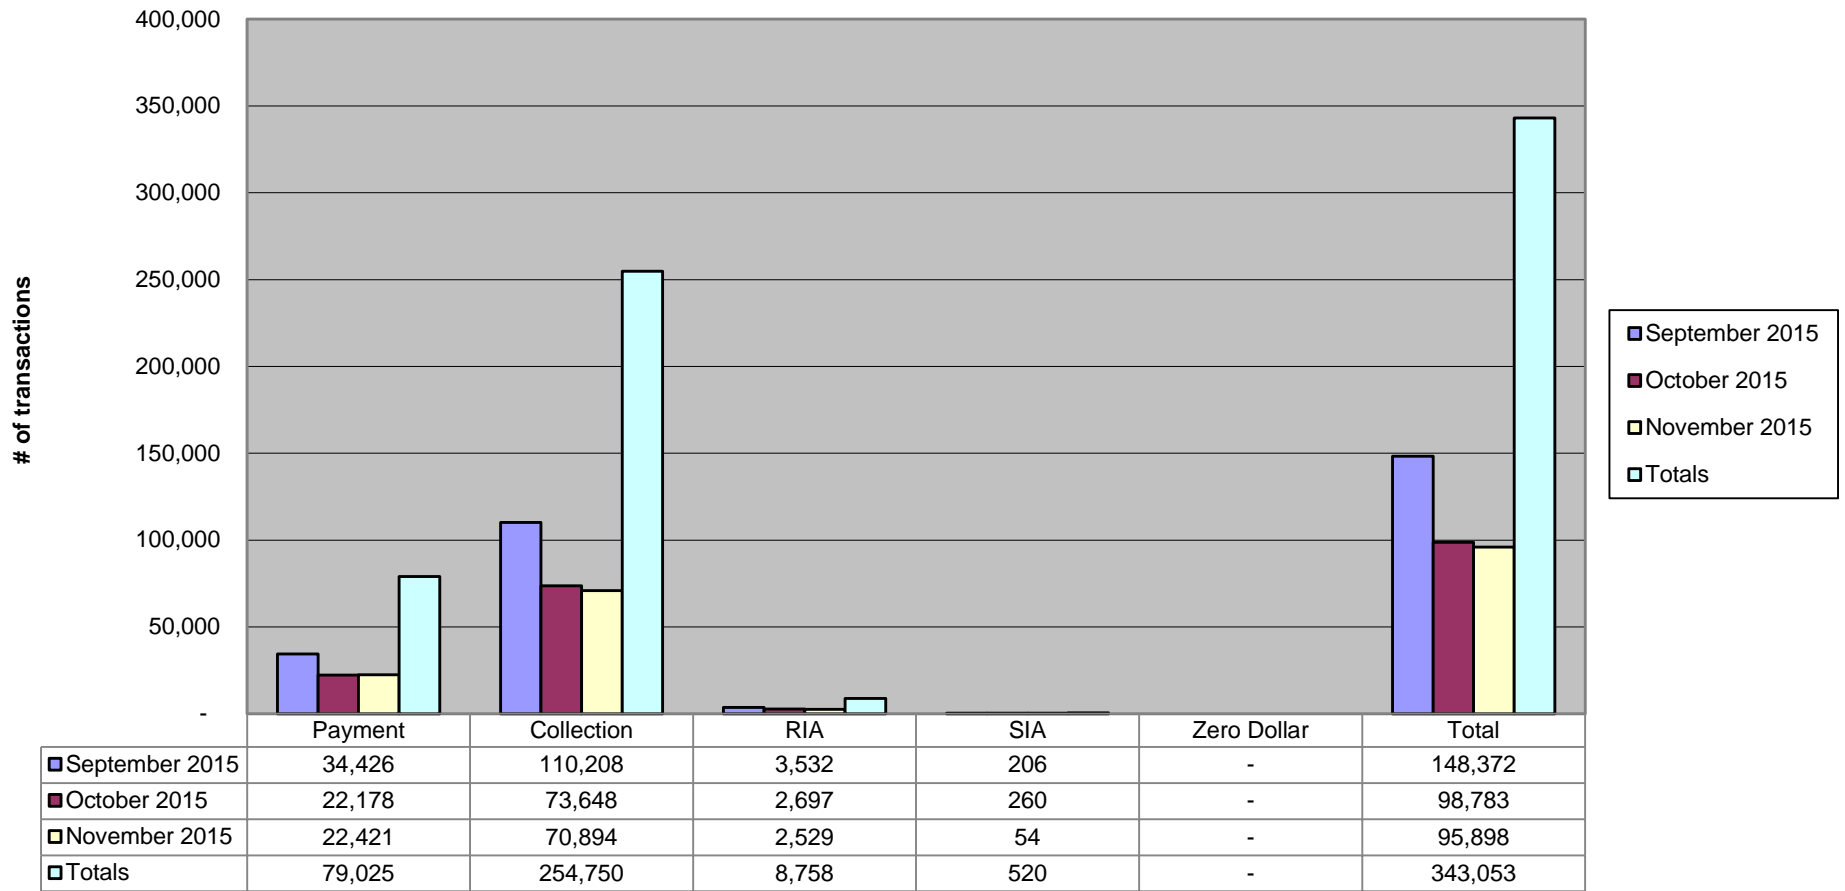

### IPAC Transaction Count

September 2015	34,426	110,208	3,532	206	-	148,372
October 2015	22,178	73,648	2,697	260	-	98,783
November 2015	22,421	70,894	2,529	54	-	95,898
Totals	79,025	254,750	8,758	520	-	343,053

**Transaction Type**